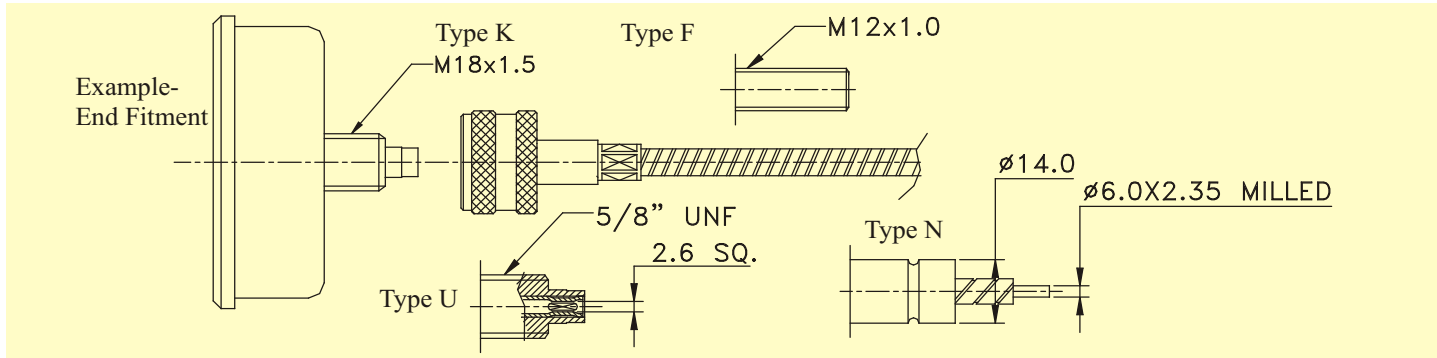

5658112

INSTALLATION INSTRUCTION - MECH. SPEEDOMETER/HOUR CUM RPM METER

Ref. Part No. 128-501B